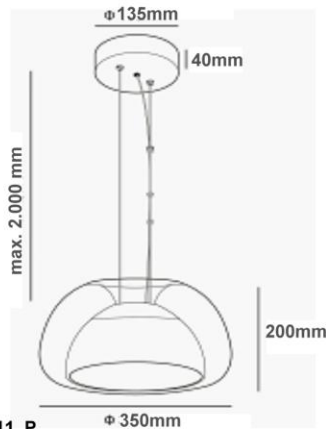

Aurelia LED Pendant

JF11_P

Material	LED Color	Power Input	Switch
PMMA	Warm white	AC input: 100-240 V AC/50-60 Hz	2-step switch
Certification	Net Weight	Power Consumption	
CE S FC EU	1,86 kg	18W (max.)	

LightingDesign RAM, Martina Egerth