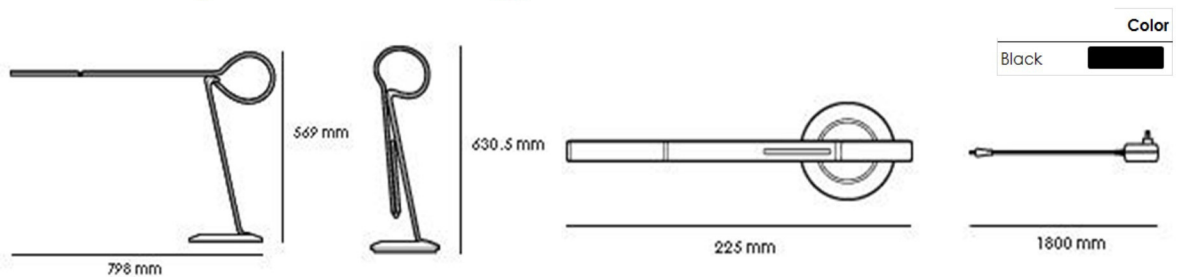

Compasso Light

RP13_D

Material	LED Color	Power Input	Switch
Silicone rubber, Zinc Alloy, Aluminum Alloy	Warm white	AC: 100-240V/50-60Hz DC: 12V, 1.5A	Touch dimmer switch
Certification	Net Weight	Power Consumption	Illuminance
	4.3 kg	12W (max.)	40cm, 1500lux 30cm, 2700lux