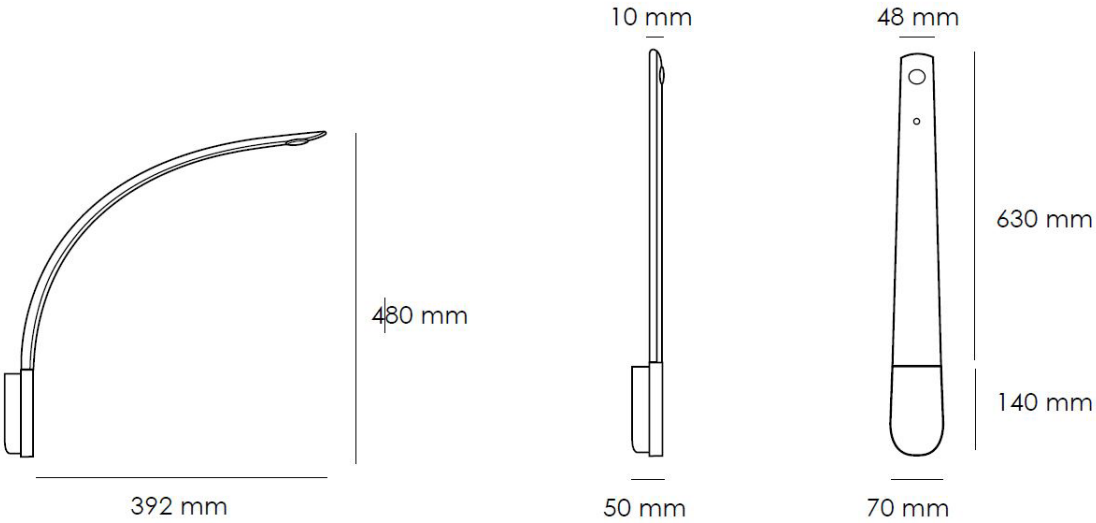

Hatha Wall Light

RL13_W

Black White

Material	LED Color	LED Lifetime	Power Input	Switch	Luminous Flux
Silicon rubber, Aluminum alloy	Warm white	40,000 hours	AC: 100-240 V/ 50-60 Hz	Dimmable switch	340 lm
Kelvin	Net Weight		Power Consumption	Illuminance	Color Rendering Index
2700 K	1.3 kg		7.5 W (max.)	40 cm: 1200 lux 30 cm: 2200 lux	> 80