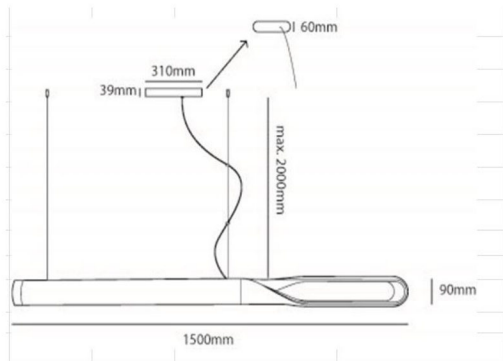

Interactive

By interacting with the sensor to create your own desired atmosphere

Infinito Light

Color	
Silver	

RN14_P

Material	LED Color	Power Input	Switch
Aluminum, Polycarbonate	Warm white RGB LEDs	AC: 100-240V AC/50-60Hz DC: 15V, 2.4A	3 steps switch + sensor
Certification	Net Weight	Power Consumption	Illuminance
	5.4 kg	36W (max.)	90cm: 720 lux 1150lm