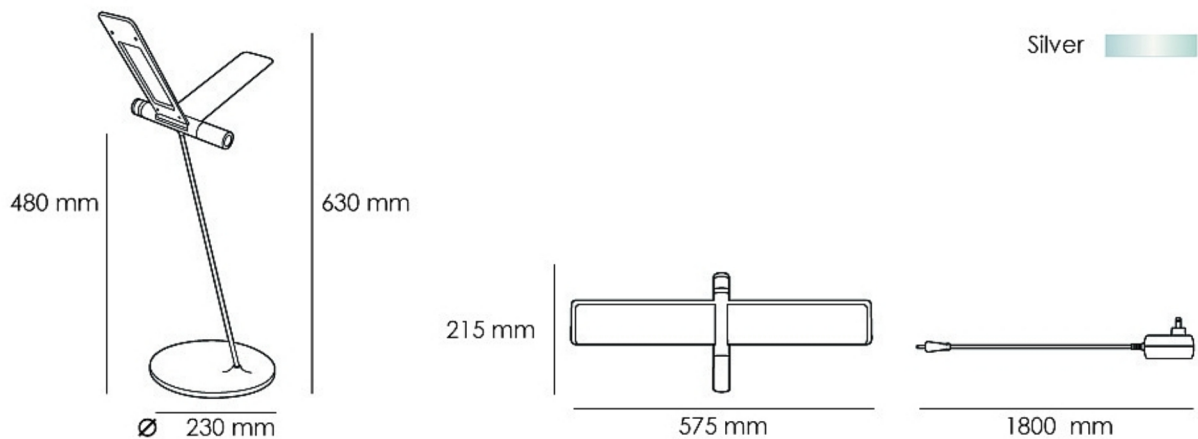

reddot design award
winner 2011

Seagull LED Table

BD10_D

| Material | LED Color | Power Input | Switch |
|--|--------------------------|-------------------------------------|---------------------|
| Aluminum Alloy, Die Casting, Stainless Steel | Warm white Cool white | AC: 100-240V/50-60Hz DC: 12V, 2A | Dimmable switch* |
| Certification | Net Weight | Power Consumption | Illuminance |
| | 2.3Kg | 14W(max.) | 45cm, 1600lux(max.) |

* It has two knobs on the main body, the front one for adjusting brightness and the back for adjusting lighting angles.

LightingDesign RAM, Martina Egerth

Hohlweg 15
D 49179 Ostercappeln

Tel.: +49 163 6037765
Fax: +49 5473 36 999 86